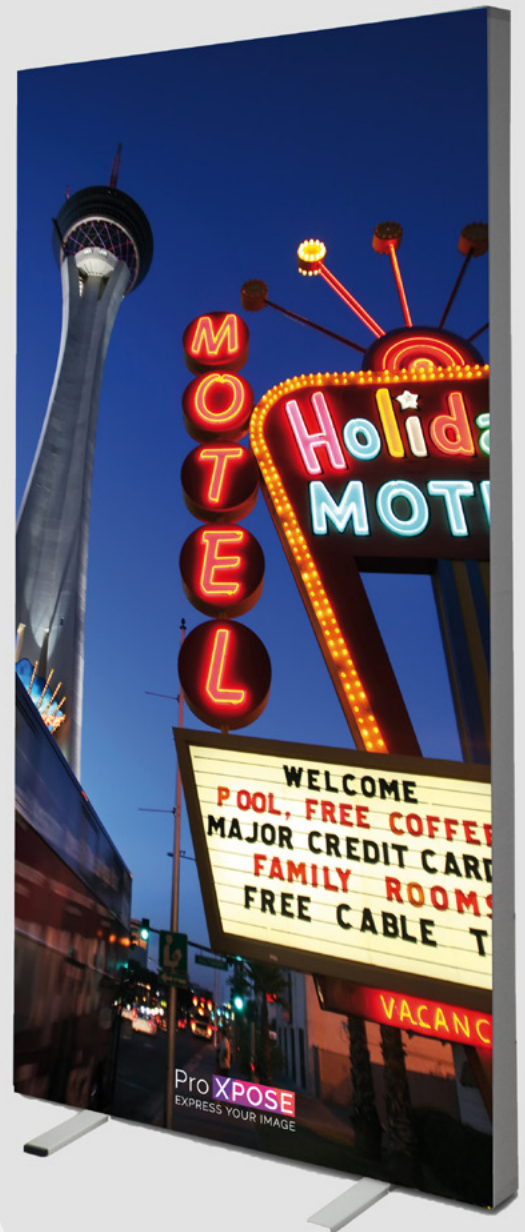

Single-sided Portable Led Frame 85 x 200 cm

The single-sided portable LED frame is a slim LED frame with a profile width of 6,5 cm with powerful LED lights on the back of the block-out fabric.

A perfect LED frame for single sided expressions, ideal for use at fairs, events or in theaters and cinemas.

The portable LED frame is easy to assemble without the use of tools. Easily to change the print for a new one or store the portable LED frame in the handy carrying bag for the next event.

Leds 96 ex	Consumption 76.8W	Kelvin 6500	Lumen 1500-1900	Transformer 100W
---------------	----------------------	----------------	--------------------	---------------------